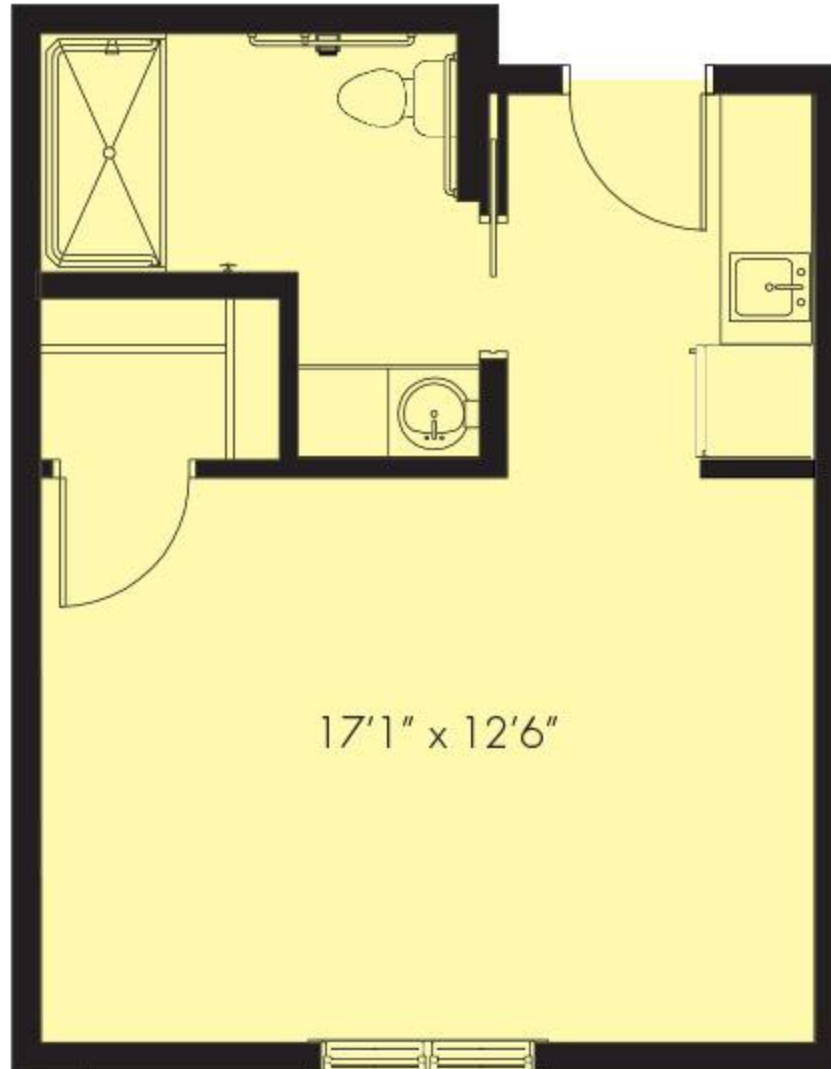

One-Bedroom - 620 Sq. Ft. (Scale: 1/4" = 1')
All floor plans are approximate and are subject to change.

One-Bedroom with Balcony/Patio - 687 Sq. Ft. (Scale: 1/4" = 1')

All floor plans are approximate and are subject to change.

ST. ANTHONY'S

GARDENS

A Senior Living Ministry of the Archdiocese of New Orleans

Julia
Assisted Living

Two-Bedroom Companion Suite

654 Sq. Ft. (Scale: 1/4" = 1')

All floor plans are approximate and are subject to change.

Oak
Assisted Living

Studio - 387 Sq. Ft. (Scale: 1/4" = 1')
All floor plans are approximate and are subject to change.

ST. ANTHONY'S

GARDENS

A Senior Living Ministry of the Archdiocese of New Orleans

Maple
Memory Care
Handicapped-accessible

Studio - 350 Sq. Ft. (Scale: 1/4" = 1')
All floor plans are approximate and are subject to change.

ST. ANTHONY'S

GARDENS

A Senior Living Ministry of the Archdiocese of New Orleans

Royal
Memory Care

Studio - 333 Sq. Ft. (Scale: 1/4" = 1')