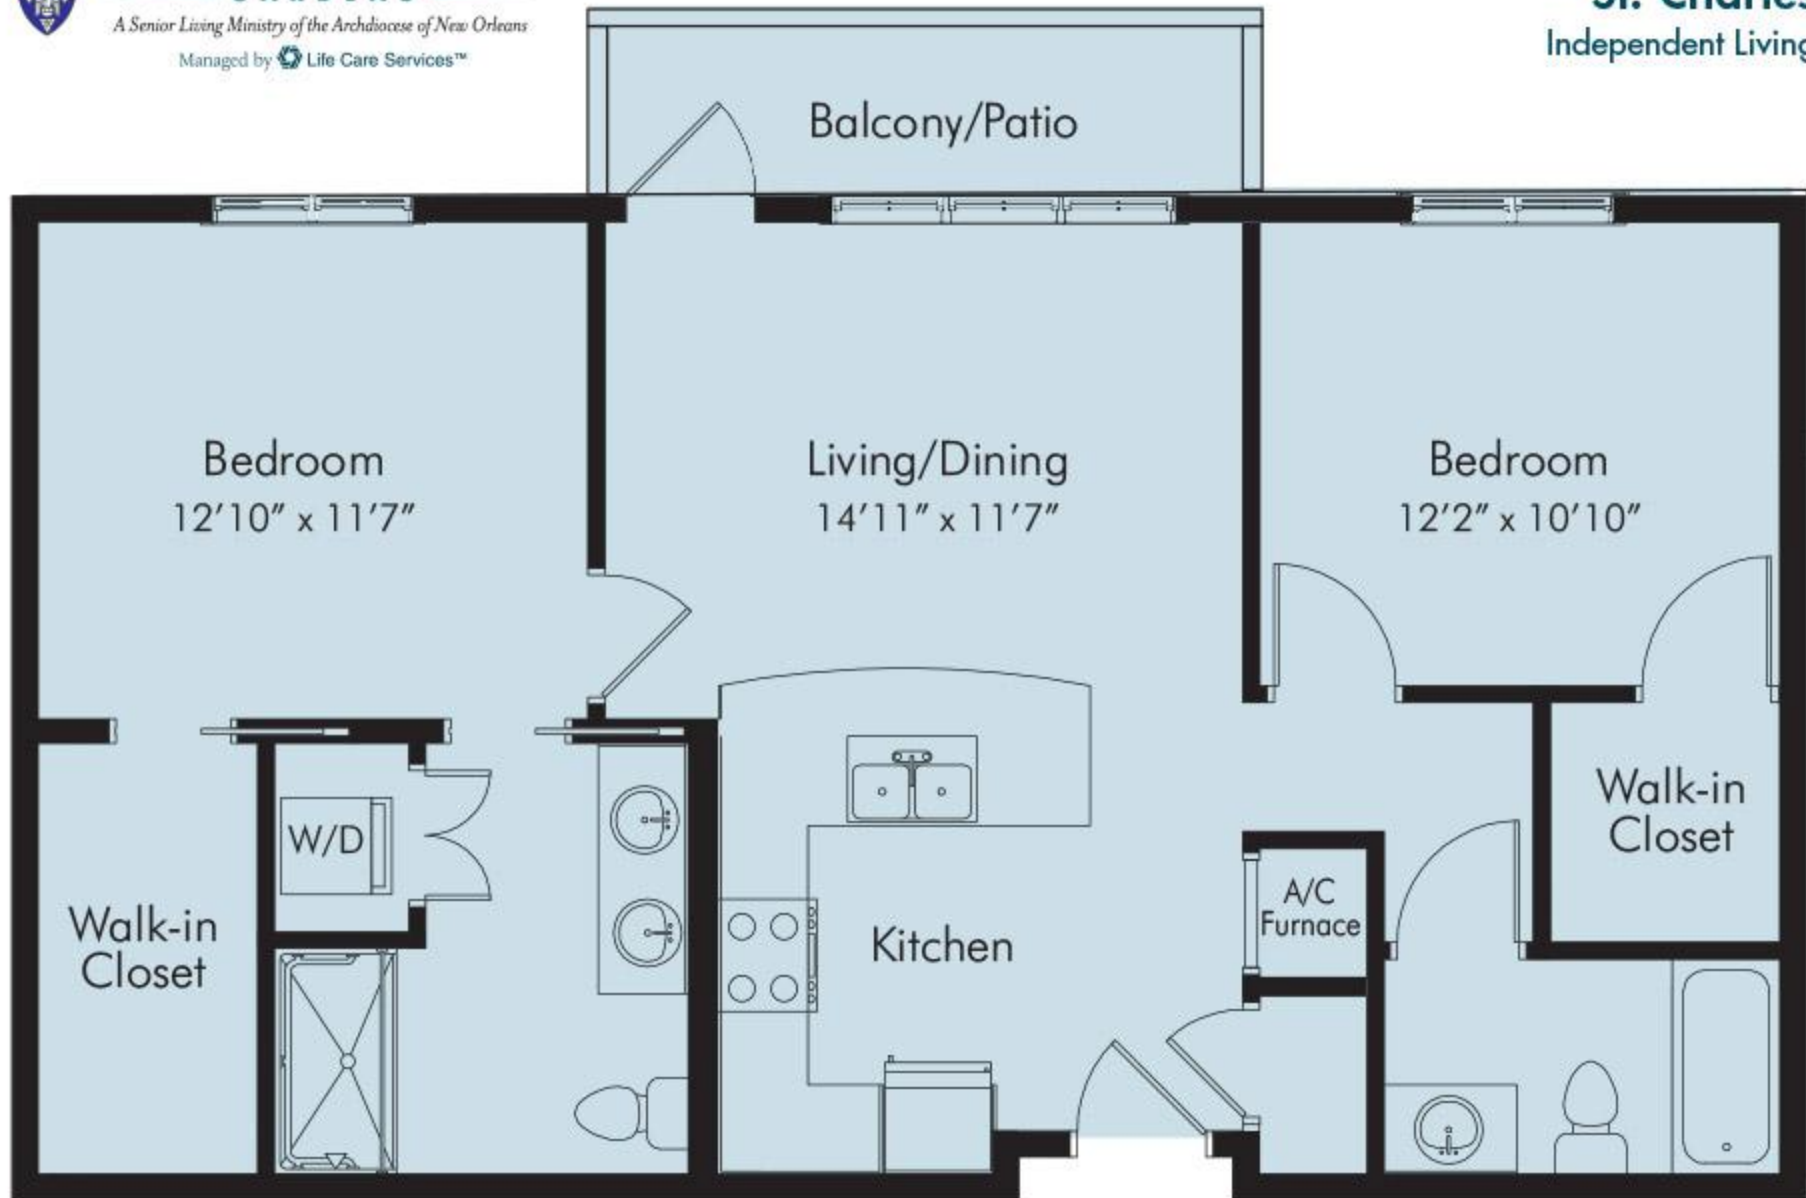

ST. ANTHONY'S GARDENS

A Senior Living Ministry of the Archdiocese of New Orleans

Managed by Life Care Services™

St. Charles Independent Living

St. Anthony's Gardens, 601 Holy Trinity Drive, Covington, LA 70433
(985) 605-5950 • www.stanthonygardens.org

Two-Bedroom with Balcony/Patio - 928 Sq. Ft. (Scale: 1/4" = 1')

All floor plans are approximate and are subject to change.

3/16