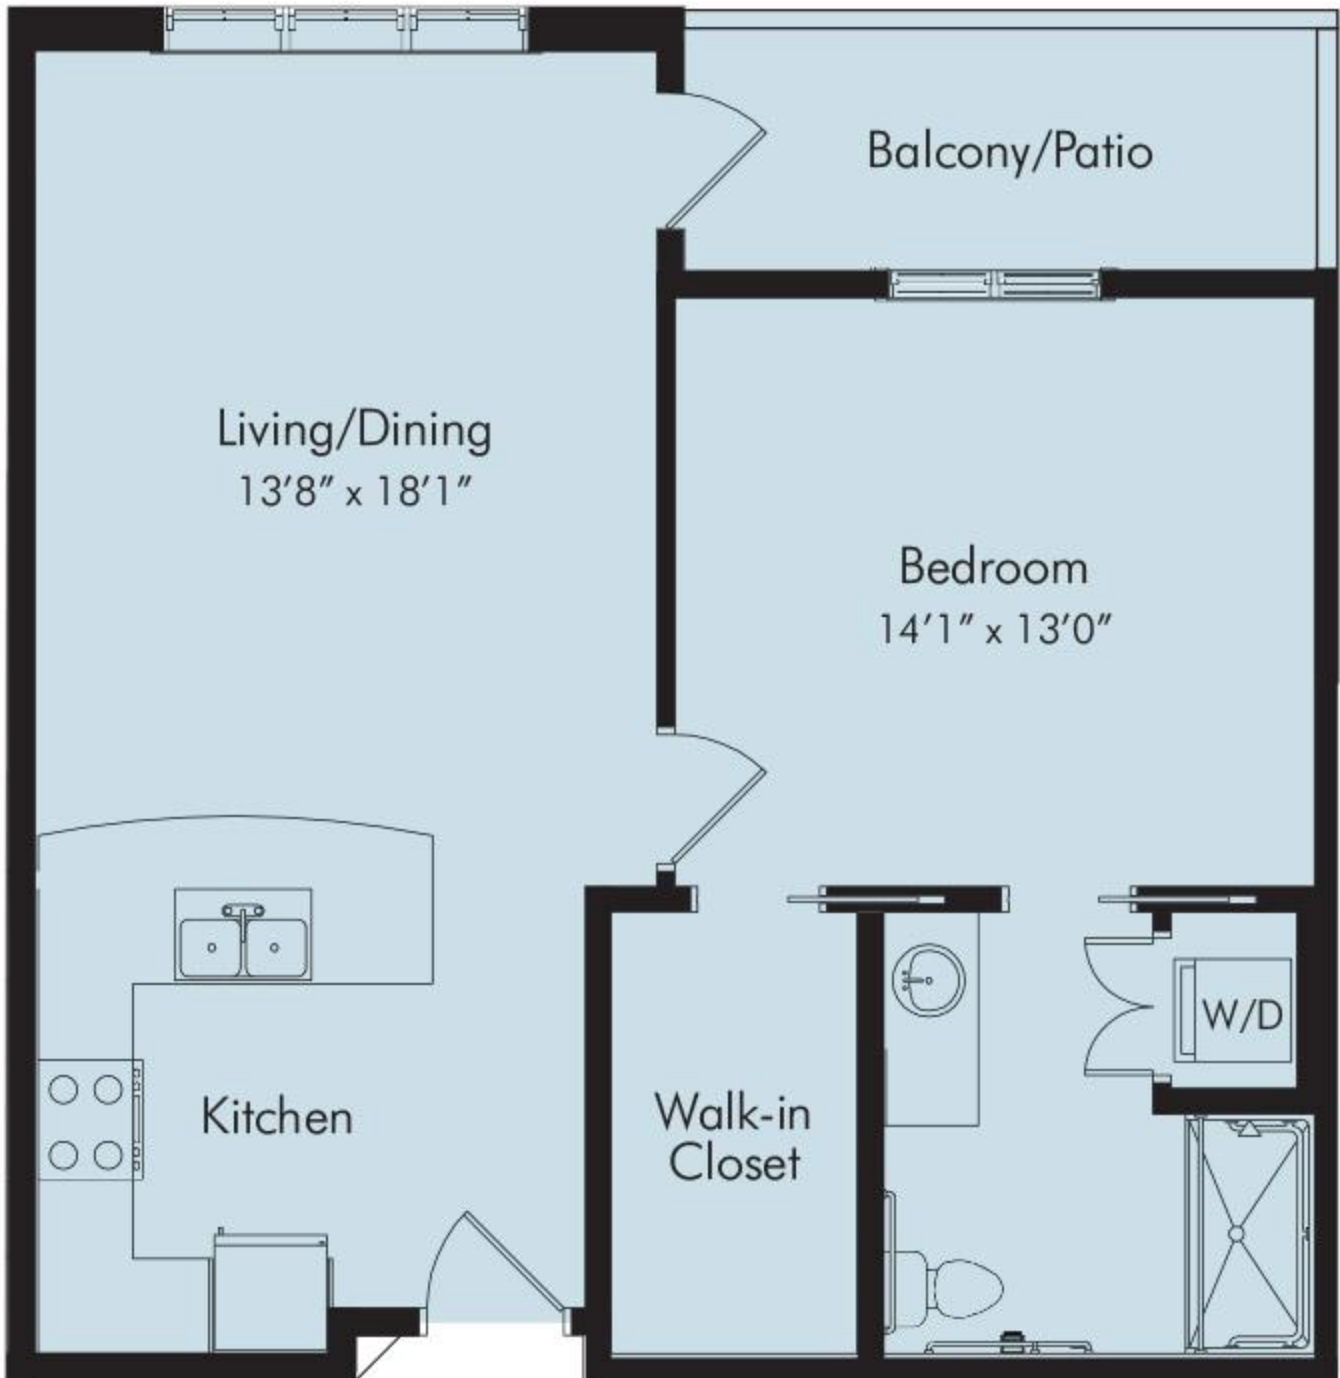

One-Bedroom - 620 Sq. Ft. (Scale: 1/4" = 1')
All floor plans are approximate and are subject to change.

One-Bedroom with Balcony/Patio - 687 Sq. Ft. (Scale: 1/4" = 1')

All floor plans are approximate and are subject to change.

One-Bedroom with Balcony/Patio - 687 Sq. Ft. (Scale: 1/4" = 1')

All floor plans are approximate and are subject to change.

ST. ANTHONY'S GARDENS

A Senior Living Ministry of the Archdiocese of New Orleans

Two-Bedroom with Balcony/Patio - 928 Sq. Ft. (Scale: 1/4" = 1')

All floor plans are approximate and are subject to change.

3/16

One-Bedroom - 483 Sq. Ft. (Scale: 1/4" = 1')

All floor plans are approximate and are subject to change.

ST. ANTHONY'S

GARDENS

A Senior Living Ministry of the Archdiocese of New Orleans

Julia
Assisted Living

Two-Bedroom Companion Suite

654 Sq. Ft. (Scale: 1/4" = 1')

All floor plans are approximate and are subject to change.