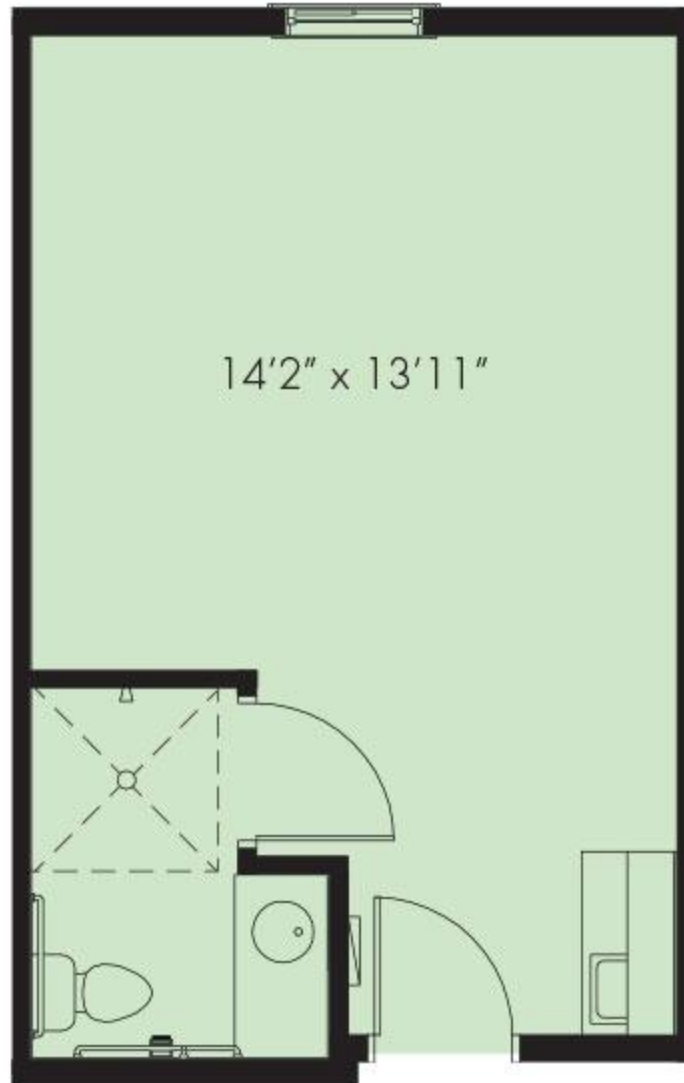

Oak
Assisted Living

Studio - 387 Sq. Ft. (Scale: 1/4" = 1')
All floor plans are approximate and are subject to change.

ST. ANTHONY'S

GARDENS

A Senior Living Ministry of the Archdiocese of New Orleans

Maple
Memory Care
Handicapped-accessible

Studio - 350 Sq. Ft. (Scale: 1/4" = 1')
All floor plans are approximate and are subject to change.

ST. ANTHONY'S

GARDENS

A Senior Living Ministry of the Archdiocese of New Orleans

Royal
Memory Care

Studio - 333 Sq. Ft. (Scale: 1/4" = 1')

All floor plans are approximate and are subject to change.