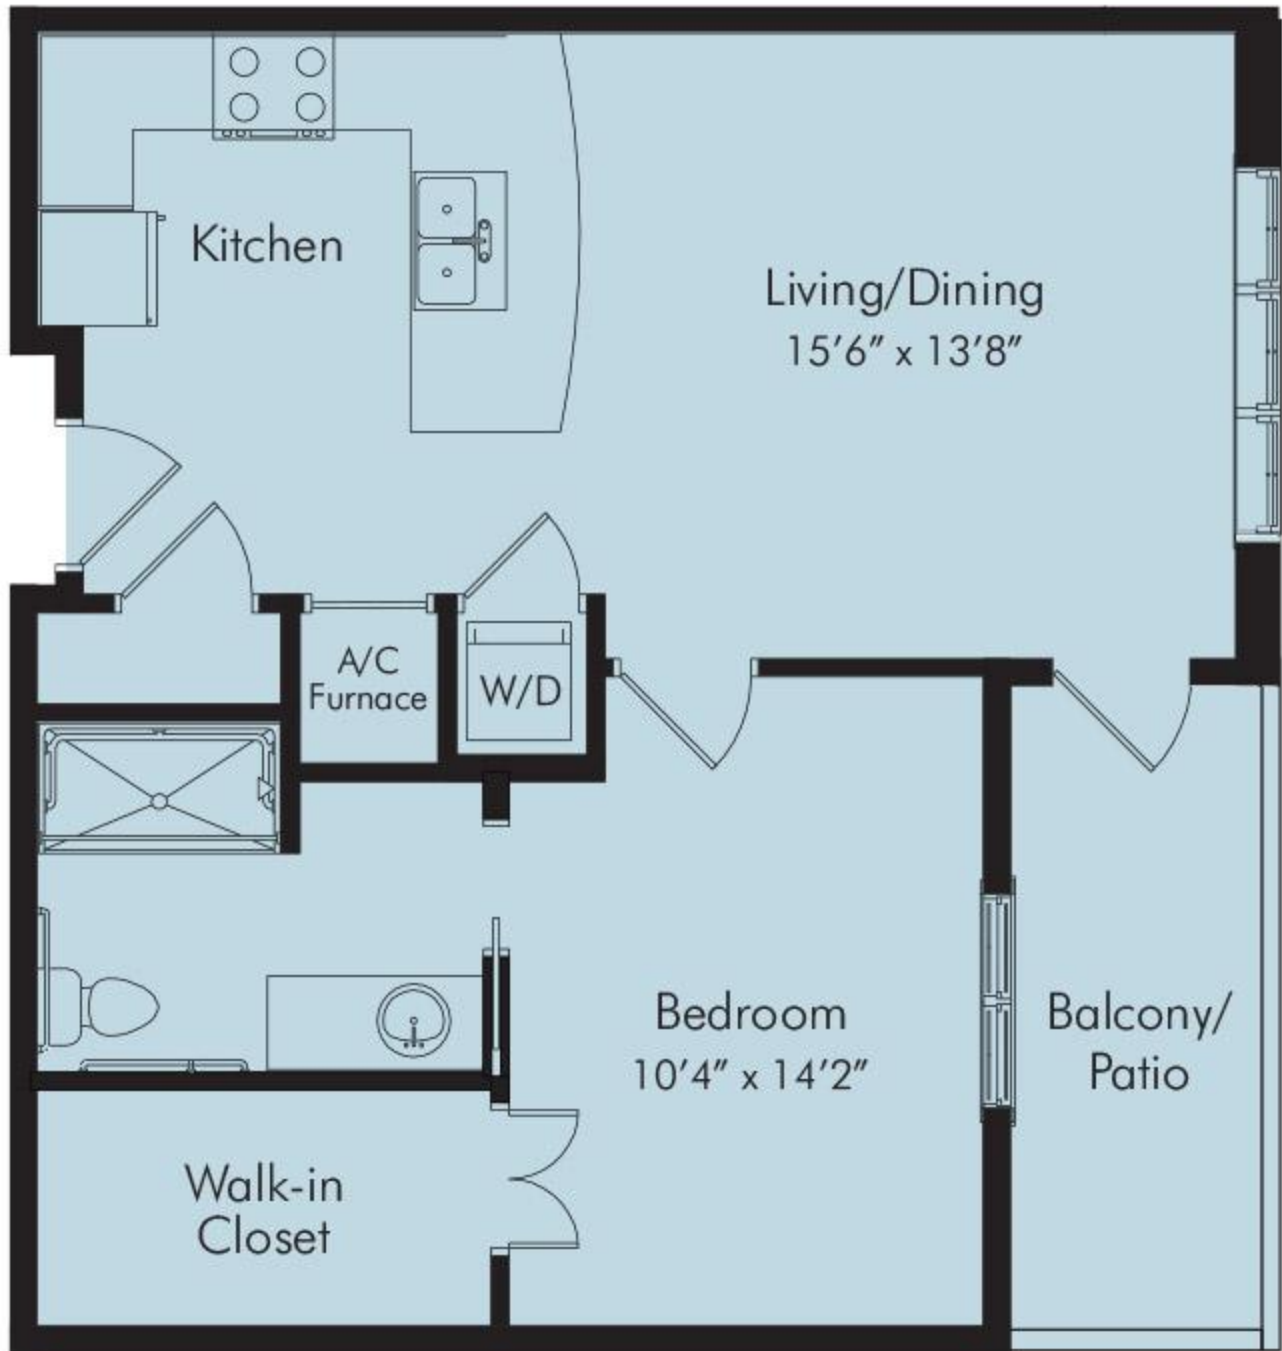

One-Bedroom - 620 Sq. Ft. (Scale: 1/4" = 1')
All floor plans are approximate and are subject to change.

One-Bedroom with Balcony/Patio - 687 Sq. Ft. (Scale: 1/4" = 1')

All floor plans are approximate and are subject to change.

One-Bedroom with Balcony/Patio - 687 Sq. Ft. (Scale: 1/4" = 1')

All floor plans are approximate and are subject to change.

ST. ANTHONY'S GARDENS

A Senior Living Ministry of the Archdiocese of New Orleans

Two-Bedroom with Balcony/Patio - 928 Sq. Ft. (Scale: 1/4" = 1')

All floor plans are approximate and are subject to change.

3/16

One-Bedroom - 483 Sq. Ft. (Scale: 1/4" = 1')

All floor plans are approximate and are subject to change.

Studio - 350 Sq. Ft. (Scale: 1/4" = 1')
All floor plans are approximate and are subject to change.

ST. ANTHONY'S

GARDENS

A Senior Living Ministry of the Archdiocese of New Orleans

Royal
Memory Care

Studio - 333 Sq. Ft. (Scale: 1/4" = 1')