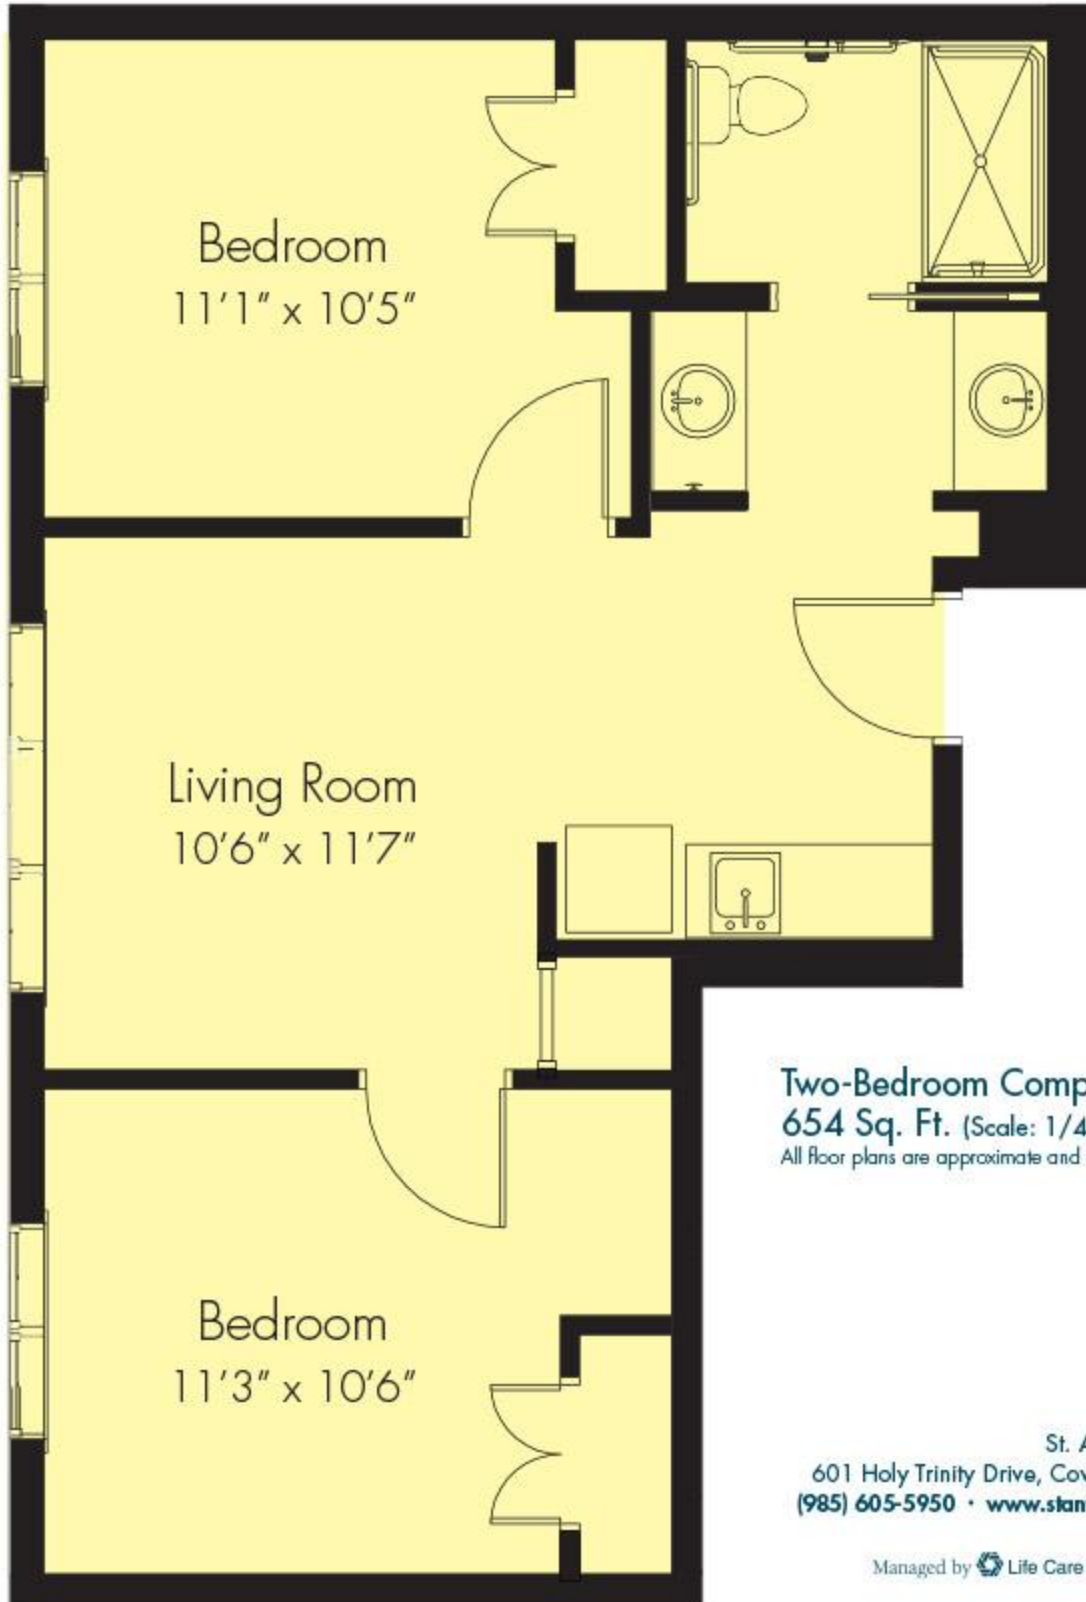

One-Bedroom - 620 Sq. Ft. (Scale: 1/4" = 1')
All floor plans are approximate and are subject to change.

One-Bedroom with Balcony/Patio - 687 Sq. Ft. (Scale: 1/4" = 1')

All floor plans are approximate and are subject to change.

One-Bedroom with Balcony/Patio - 687 Sq. Ft. (Scale: 1/4" = 1')

All floor plans are approximate and are subject to change.

ST. ANTHONY'S GARDENS

A Senior Living Ministry of the Archdiocese of New Orleans

Two-Bedroom with Balcony/Patio - 928 Sq. Ft. (Scale: 1/4" = 1')

All floor plans are approximate and are subject to change.

3/16

One-Bedroom - 483 Sq. Ft. (Scale: 1/4" = 1')

All floor plans are approximate and are subject to change.

ST. ANTHONY'S

GARDENS

A Senior Living Ministry of the Archdiocese of New Orleans

Julia
Assisted Living

Two-Bedroom Companion Suite

654 Sq. Ft. (Scale: 1/4" = 1')

All floor plans are approximate and are subject to change.